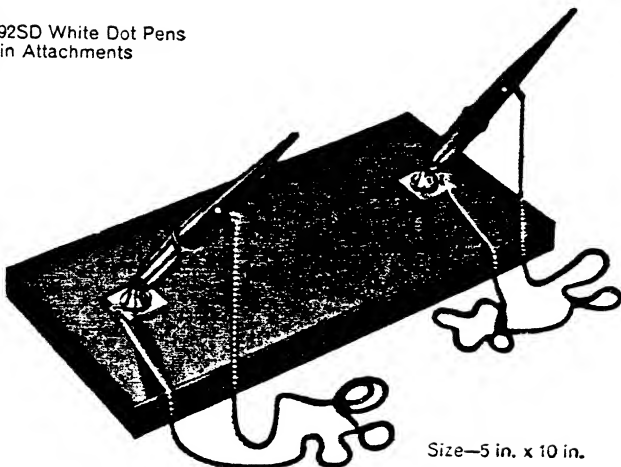

V97J
Jet Crystal
With Two 92SD White Dot Pens
and Chain Attachments
$40.00

Size—5 in. x 10 in.